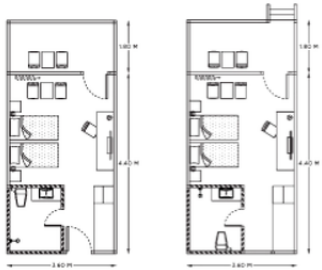

Superior

84 Rooms
Room Size 22.50 sq.m.
View: Unspecified View
Bedding: 1 King or 2 Singles

Deluxe

140 Rooms
Room Size 26 sq.m.
View: Sea View
Bedding: 1 King or 2 Singles

Extra Bed Policy

- Maximum occupancy of 2 adults sharing in Superior room.
- Maximum occupancy of 3 adults sharing in Deluxe room with 1 extra bed (charge).
- Maximum occupancy of 2 children sharing in Deluxe room with 2 adults with 1 extra bed (charge).
- Maximum occupancy of 3 adults and 2 children sharing in Deluxe Family room with 1 extra bed (charge).
- Maximum of 2 adults and 2 children sharing in Deluxe Family room without extra charge.
- Baby cot can be provided free of charge for infant. (Infant: under 3 years old)

Deluxe Family

16 Rooms
Room Size 40 sq.m.
View: Sea View
Bedding: 1 King + Sofa bed

Deluxe Family Room: Spacious room with separate living area opening out to big balcony, is ideal for small families, parents with up to 3 children or for entertaining fellow guest.