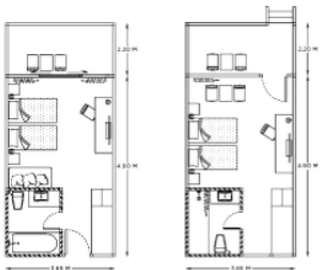

Phuket Ocean Resort Phuket - Thailand

Accommodation

Hotel rooms of Best Western Phuket Ocean Resort are well furnished, facing the scenically beautiful Andaman Sea. You can see the sea/garden right out of your own room. Our rooms also come with a private balcony/terrace, hot & cold water, hair dryer, shower, satellite TV, coffee/tea-making facilities, a big-size fridge, a safety deposit box, internet WiFi access, and air-conditioning.

Superior

84 Rooms
Room Size 22.50 sq.m.
View: Unspecified View
Bedding: 1 King or 2 Singles

Deluxe

140 Rooms
Room Size 26 sq.m.
View: Sea View
Bedding: 1 King or 2 Singles

Extra Bed Policy

- Maximum occupancy of 2 adults sharing in Superior room.
- Maximum occupancy of 3 adults sharing in Deluxe room with 1 extra bed (charge).
- Maximum occupancy of 2 children sharing in Deluxe room with 2 adults with 1 extra bed (charge).
- Maximum occupancy of 3 adults and 2 children sharing in Deluxe Family room with 1 extra bed (charge).
- Maximum of 2 adults and 2 children sharing in Deluxe Family room without extra charge.
- Baby cot can be provided free of charge for infant. (Infant: under 3 years old)

Deluxe Family

16 Rooms
Room Size 40 sq.m.
View: Sea View
Bedding: 1 King + Sofa bed

Deluxe Family Room: Spacious room with separate living area opening out to big balcony, is ideal for small families, parents with up to 3 children or for entertaining fellow guest.