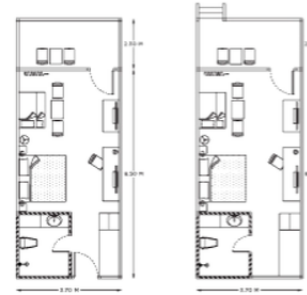

Phuket Ocean Resort Phuket - Thailand

Accommodation

Hotel rooms of Best Western Phuket Ocean Resort are well furnished, facing the scenically beautiful Andaman Sea. You can see the sea/garden right out of your own room. Our rooms also come with a private balcony/terrace, hot & cold water, hair dryer, shower, satellite TV, coffee/tea-making facilities, a big-size fridge, a safety deposit box, internet WiFi access, and air-conditioning.

Superior

84 Rooms
Room Size 22.50 sq.m.
View: Unspecified View
Bedding: 1 King or 2 Singles

Deluxe

140 Rooms
Room Size 26 sq.m.
View: Sea View
Bedding: 1 King or 2 Singles

Extra Bed Policy

- Maximum occupancy of 2 adults sharing in Superior room.
- Maximum occupancy of 3 adults sharing in Deluxe room with 1 extra bed (charge).
- Maximum occupancy of 2 children sharing in Deluxe room with 2 adults with 1 extra bed (charge).
- Maximum occupancy of 3 adults and 2 children sharing in Deluxe Family room with 1 extra bed (charge).
- Maximum of 2 adults and 2 children sharing in Deluxe Family room without extra charge.
- Baby cot can be provided free of charge for infant. (Infant: under 3 years old)

Deluxe Family

16 Rooms
Room Size 40 sq.m.
View: Sea View
Bedding: 1 King + Sofa bed

Deluxe Family Room: Spacious room with separate living area opening out to big balcony, is ideal for small families, parents with up to 3 children or for entertaining fellow guest.