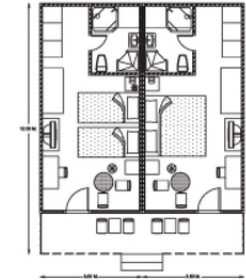

Opening Date: 2003 Renovation Date: 2023 235 Rooms

Photos: www.flickr.com/photos/bangtaobeachresort/albums/72157684959309271

Meeting Room 1

Size: 196 sq.m.
Dimension: 10x19.6 m.
Ceiling Height: 4 m.

I-shape	25 persons
U-shape	35 persons
Banquet	80 persons
Classroom	90 persons
Theater	120 persons
Cocktail	120 persons

Deluxe (Villa Wing)

18 Rooms
Room Size 46 sq.m.
Location/View: Villa Wing (2-storey)/Garden View
Bedding: 2 singles

Deluxe Side Sea View

81 Rooms
Room Size 44 sq.m.
Location/View: Main Building (1st-3rd floor)/Partial Sea View
Bedding: 1 King or 2 singles

Deluxe Seafacing View

73 Rooms
Room Size 42 sq.m.
Location/View: Main Building (1st-3rd floor)/Sea View
Bedding: 1 King or 2 singles

Deluxe Ground Terrace

38 Rooms
Room Size 42-44 sq.m.
Location/View: Main Building (Ground floor)/Pool Access
Bedding: 1 King or 2 singles

Deluxe Bungalow

4 Rooms
Room Size 42 sq.m.
Location/View: Separated from Main Building/Beach Front
Bedding: 1 King or 2 singles

Deluxe Family (Villa Wing)

18 Rooms
Room Size 58 sq.m.
(2-Bedroom Type)
Location/View: Villa Wing /Garden View
Bedding: 1 King or 2 singles