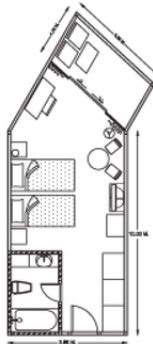

Opening Date: 2003 Renovation Date: 2023 235 Rooms

Photos: www.flickr.com/photos/bangtaobeachresort/albums/72157684959309271

Meeting Room 1

Size: 196 sq.m.
Dimension: 10x19.6 m.
Ceiling Height: 4 m.

I-shape	25 persons
U-shape	35 persons
Banquet	80 persons
Classroom	90 persons
Theater	120 persons
Cocktail	120 persons

124/29 Moo #3, Cheung Thalay, Thalang, Phuket 83110 - Thailand
Tel: +66 76 314 350 Fax: +66 76 314 356
Email: info@bangtaobeach.com Web: www.bangtaobeach.com

Accommodation

The superbly located Best Western Premier Bangtao Beach Resort & Spa offers oversized deluxe rooms and bungalows, each comfortably decorated in a tastefully coastal style. Our deluxe rooms come with air conditioning, hot & cold water, shower/bathtub, full bathroom amenities, satellite TV, movie channel, hair dryer, working desk, big size fridge, safety box, coffee/tea making facilities, free Wi-Fi and private oversize balcony/terrace. Junior Suite is also equipped with a living room and private jacuzzi.

Deluxe (Villa Wing)

18 Rooms
Room Size 46 sq.m.
Location/View: Villa Wing (2-storey)/Garden View
Bedding: 2 singles

Deluxe Side Sea View

81 Rooms
Room Size 44 sq.m.
Location/View: Main Building (1st-3rd floor)/Partial Sea View
Bedding: 1 King or 2 singles

Deluxe Seafacing View

73 Rooms
Room Size 42 sq.m.
Location/View: Main Building (1st-3rd floor)/Sea View
Bedding: 1 King or 2 singles

Deluxe Ground Terrace

38 Rooms
Room Size 42-44 sq.m.
Location/View: Main Building (Ground floor)/Pool Access
Bedding: 1 King or 2 singles