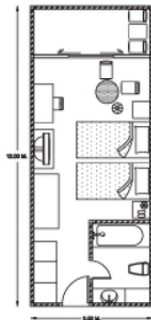

Opening Date: 2003 Renovation Date: 2023 235 Rooms

Photos: www.flickr.com/photos/bangtaobeachresort/albums/72157684959309271

Meeting Room 1

Size: 196 sq.m.
Dimension: 10x19.6 m.
Ceiling Height: 4 m.

I-shape	25 persons
U-shape	35 persons
Banquet	80 persons
Classroom	90 persons
Theater	120 persons
Cocktail	120 persons

Deluxe (Villa Wing)

18 Rooms
Room Size 46 sq.m.
Location/View: Villa Wing (2-storey)/Garden View
Bedding: 2 singles

Deluxe Side Sea View

81 Rooms
Room Size 44 sq.m.
Location/View: Main Building (1st-3rd floor)/Partial Sea View
Bedding: 1 King or 2 singles

Deluxe Seafacing View

73 Rooms
Room Size 42 sq.m.
Location/View: Main Building (1st-3rd floor)/Sea View
Bedding: 1 King or 2 singles

Deluxe Ground Terrace

38 Rooms
Room Size 42-44 sq.m.
Location/View: Main Building (Ground floor)/Pool Access
Bedding: 1 King or 2 singles

Deluxe Bungalow

4 Rooms
Room Size 42 sq.m.
Location/View: Separated from Main Building/Beach Front
Bedding: 1 King or 2 singles

Deluxe Family (Villa Wing)

18 Rooms
Room Size 58 sq.m.
(2-Bedroom Type)
Location/View: Villa Wing /Garden View
Bedding: 1 King or 2 singles