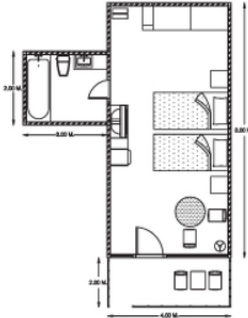

Opening Date: 2003 Renovation Date: 2023 235 Rooms

Photos: www.flickr.com/photos/bangtaobeachresort/albums/72157684959309271

Meeting Room 1

Size: 196 sq.m.
Dimension: 10x19.6 m.
Ceiling Height: 4 m.

I-shape	25 persons
U-shape	35 persons
Banquet	80 persons
Classroom	90 persons
Theater	120 persons
Cocktail	120 persons

Deluxe (Villa Wing)

18 Rooms
Room Size 46 sq.m.
Location/View: Villa Wing (2-storey)/Garden View
Bedding: 2 singles

Deluxe Side Sea View

81 Rooms
Room Size 44 sq.m.
Location/View: Main Building (1st-3rd floor)/Partial Sea View
Bedding: 1 King or 2 singles

Deluxe Seafacing View

73 Rooms
Room Size 42 sq.m.
Location/View: Main Building (1st-3rd floor)/Sea View
Bedding: 1 King or 2 singles

Deluxe Ground Terrace

38 Rooms
Room Size 42-44 sq.m.
Location/View: Main Building (Ground floor)/Pool Access
Bedding: 1 King or 2 singles

Deluxe Bungalow

4 Rooms
Room Size 42 sq.m.
Location/View: Separated from Main Building/Beach Front
Bedding: 1 King or 2 singles

Deluxe Family (Villa Wing)

18 Rooms
Room Size 58 sq.m.
(2-Bedroom Type)
Location/View: Villa Wing /Garden View
Bedding: 1 King or 2 singles