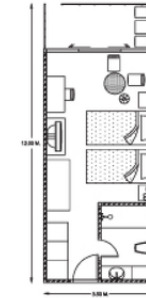

Opening Date: 2003 Renovation Date: 2023 235 Rooms

Photos: www.flickr.com/photos/bangtaobeachresort/albums/72157684959309271

Meeting Room 1

Size: 196 sq.m.
Dimension: 10x19.6 m.
Ceiling Height: 4 m.

I-shape	25 persons
U-shape	35 persons
Banquet	80 persons
Classroom	90 persons
Theater	120 persons
Cocktail	120 persons

Deluxe (Villa Wing)

18 Rooms
Room Size 46 sq.m.
Location/View: Villa Wing (2-storey)/Garden View
Bedding: 2 singles

Deluxe Side Sea View

81 Rooms
Room Size 44 sq.m.
Location/View: Main Building (1st-3rd floor)/Partial Sea View
Bedding: 1 King or 2 singles

Deluxe Seafacing View

73 Rooms
Room Size 42 sq.m.
Location/View: Main Building (1st-3rd floor)/Sea View
Bedding: 1 King or 2 singles

Deluxe Ground Terrace

38 Rooms
Room Size 42-44 sq.m.
Location/View: Main Building (Ground floor)/Pool Access
Bedding: 1 King or 2 singles

Deluxe Bungalow

4 Rooms
Room Size 42 sq.m.
Location/View: Separated from Main Building/Beach Front
Bedding: 1 King or 2 singles

Deluxe Family (Villa Wing)

18 Rooms
Room Size 58 sq.m.
(2-Bedroom Type)
Location/View: Villa Wing /Garden View
Bedding: 1 King or 2 singles