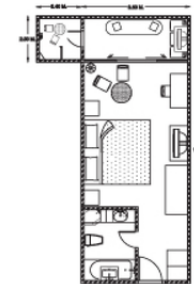

Opening Date: 2003 Renovation Date: 2023 235 Rooms

Photos: www.flickr.com/photos/bangtaobeachresort/albums/72157684959309271

Meeting Room 1

Size: 196 sq.m.
Dimension: 10x19.6 m.
Ceiling Height: 4 m.

I-shape	25 persons
U-shape	35 persons
Banquet	80 persons
Classroom	90 persons
Theater	120 persons
Cocktail	120 persons

Deluxe Seafacing View

73 Rooms
Room Size 42 sq.m.
Location/View: Main Building (1st-3rd floor)/Sea View
Bedding: 1 King or 2 singles

Deluxe Ground Terrace

38 Rooms
Room Size 42-44 sq.m.
Location/View: Main Building (Ground floor)/Pool Access
Bedding: 1 King or 2 singles

Deluxe Bungalow

4 Rooms
Room Size 42 sq.m.
Location/View: Separated from Main Building/Beach Front
Bedding: 1 King or 2 singles

Deluxe Family (Villa Wing)

18 Rooms
Room Size 58 sq.m.
(2-Bedroom Type)
Location/View: Villa Wing /Garden View
Bedding: 1 King or 2 singles

Junior Suite

3 Rooms
Room Size 50.5 sq.m.
Location/View: Main Building /Pool View
Additional amenity: Jacuzzi
Bedding: 1 King

Extra Bed Policy

- Maximum occupancy 3 adults sharing same room with 1 extra bed.
- Maximum occupancy 2 children sharing same room with 2 adults with 1 extra bed (Child age applies from 3 to 11 years old).
- Maximum occupancy 5 adults sharing in Deluxe Family room with 1 extra bed. (Extra bed charge applies for 4th and 5th adults).
- Maximum of 2 adults and 2 children or 3 adults sharing in Deluxe Family room without extra charge.
- Baby cot can be provided free of charge for infant. (Infant: under 3 years old)