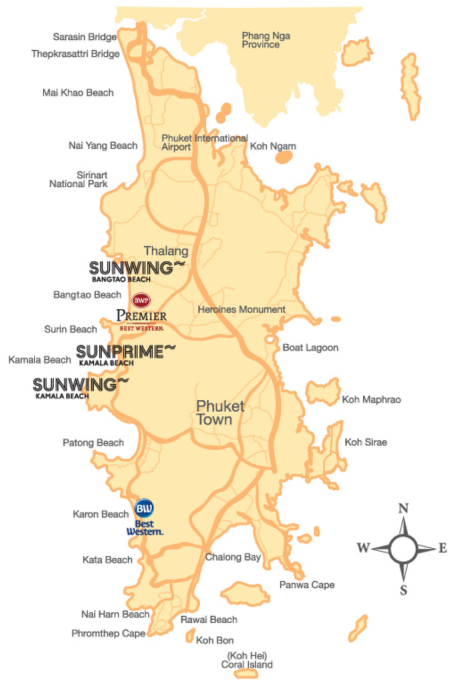

Opening Date: 2003   Renovation Date: 2023   235 Rooms

Photos: www.flickr.com/photos/bangtaobeachresort/albums/72157684959309271

Meeting Room 1

Size: 196 sq.m.
Dimension: 10x19.6 m.
Ceiling Height: 4 m.

I-shape	25 persons
U-shape	35 persons
Banquet	80 persons
Classroom	90 persons
Theater	120 persons
Cocktail	120 persons

Attractions/Other Destinations

Bangtao Beach	0 km
Public Transport	1.8 km
Lotus Express	1.8 km
Laguna Phuket Golf (18 holes)	4.2 km
Patong Beach	17 km
Phuket Town	25 km
Airport	25 km

Welcome to the Premier Life

Facilities & Services

- 2 Outdoor Pools
- 1 Outdoor Children's Pool
- 2 Restaurants
- 1 Swim-Up Pool Bar
- 1 Lobby Bar
- Air-Conditioned Lobby
- 24 Hour Reception
- Room Service
- Fitness Room
- Luggage Room
- Meeting Room
- Kids Club
- Spa
- Table Tennis
- Pool Tables
- Laundry Service
- Babysitting Service
- Wi-Fi (Complimentary)
- Excursion and Tour Services
- Water Sports Activities
- Scheduled Shuttle Bus (To Patong and Phuket Town)
- Taxi Service
- Car Park
- ATM

124/29 Moo #3, Cheung Thalay, Thalang, Phuket 83110 - Thailand
Tel: +66 76 314 350   Fax: +66 76 314 356
Email: info@bangtaobeach.com   Web: www.bangtaobeach.com