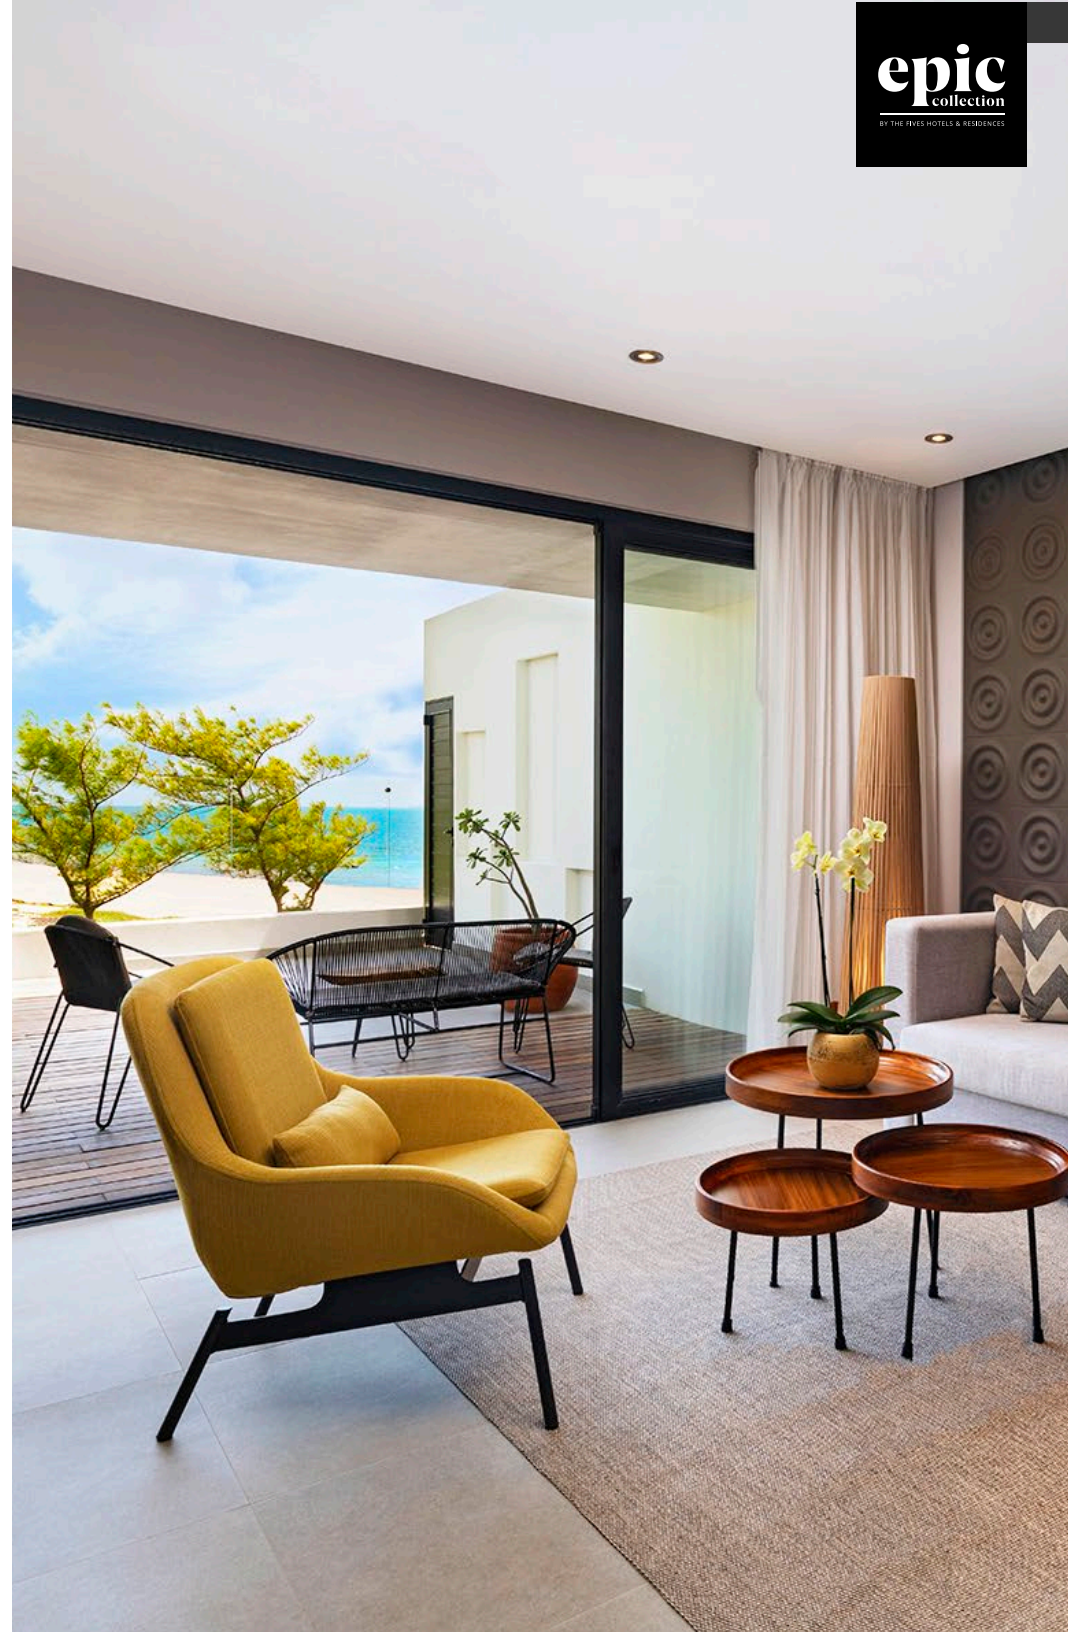

THE FIVES BEACH

EPIC ONE BEDROOM SWIM-UP RESORT RESIDENCE

This residence of 66 m2 is the place where elegance and relaxation are combined in a perfect setting to make you feel like you are in a dream, from which you will wake up to find that reality is much better than your imagination. In this suite, you will have all the comforts of the **ONE-BEDROOM RESORT RESIDENCE**, but in this space, you will live a sublime experience because you will have direct access to a pool with crystal clear water, surrounded by lush vegetation where you can hear the murmur of nature and enjoy the more than 20 benefits of the *EPIC Collection, a category created for people like you who know what they are looking for, who do not settle and who are looking for something exclusive.

THE FIVES OCEANFRONT

EPIC ONE BEDROOM OCEANVIEW RESORT RESIDENCE

This fantasy abode from our *EPIC Collection invites you to immerse yourself in an ocean of tranquility, where your bedroom becomes a sanctuary of rest thanks to its king-size bed. When you wake up, you can take a refreshing shower in the bathroom with all its amenities, including a spacious double sink. The living room is the place to meet and tell stories, with a double sofa bed, a dining area and a fully equipped kitchen with refrigerator, stove, microwave and coffee maker. But it is the private balcony that steals sighs, a fully furnished outdoor space where you will enjoy select ocean views, plus it has a Jacuzzi tub. In this 81 m2 suite, you will enjoy the exclusive benefits of our *EPIC Collection category.