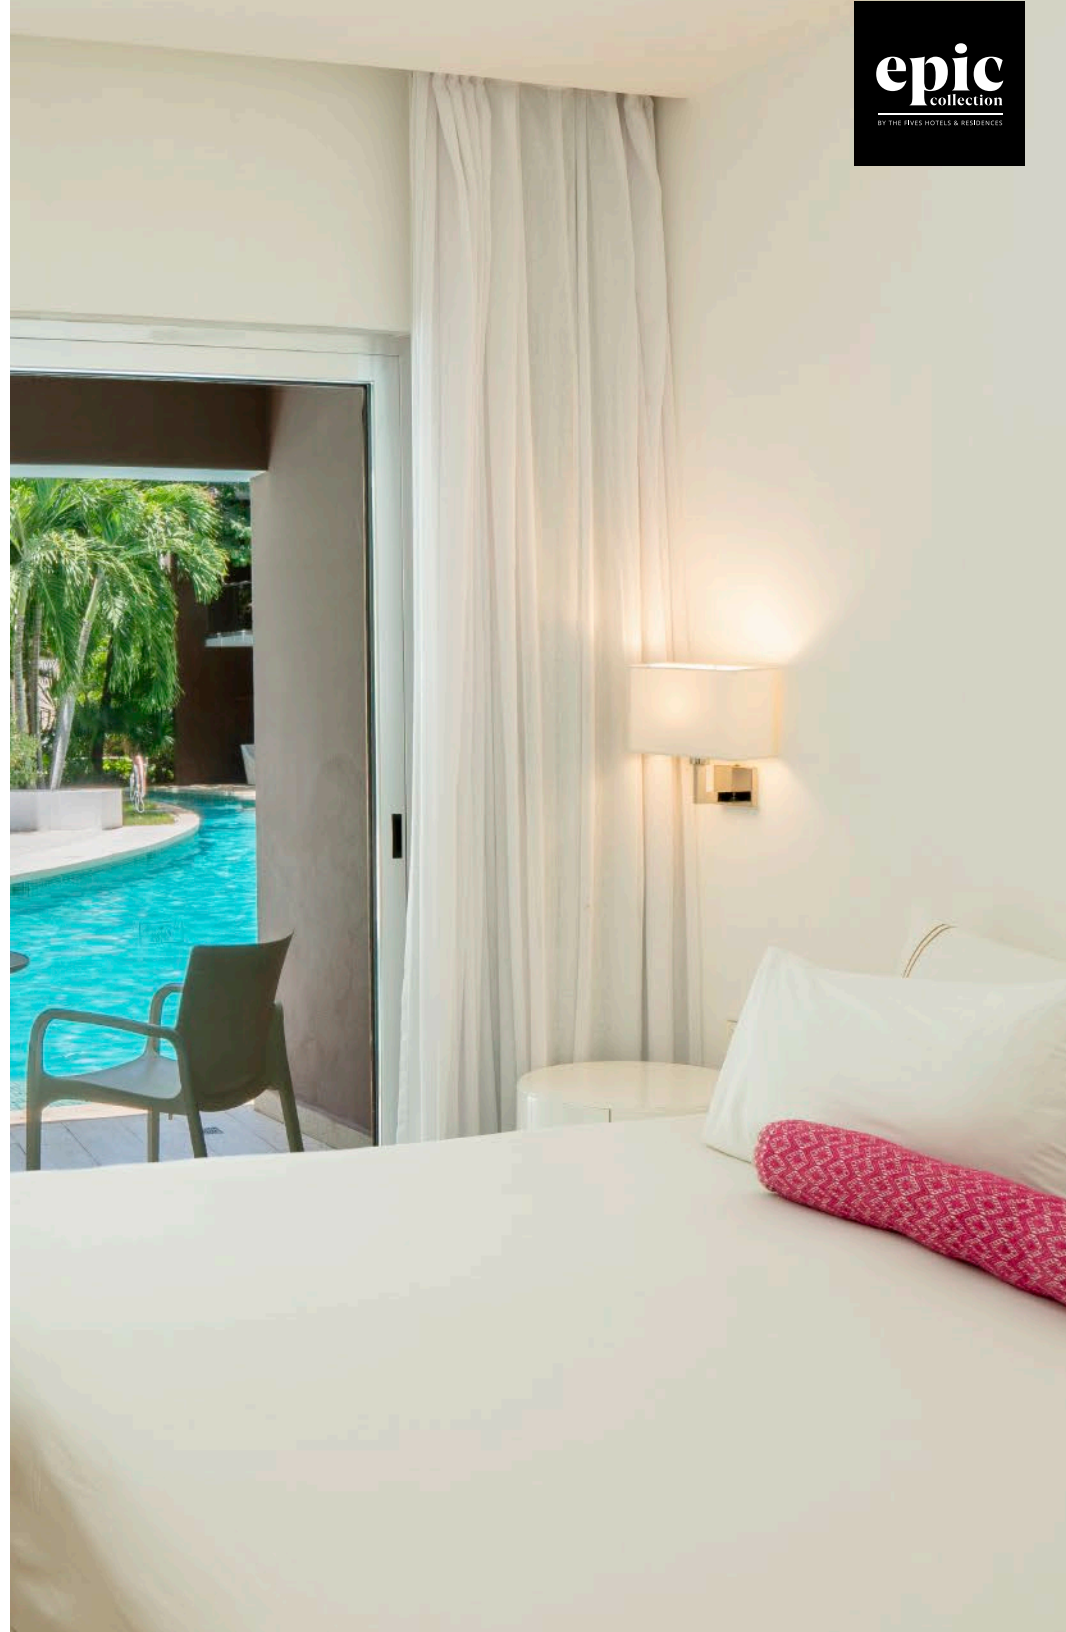

EPIC THREE BEDROOM SWIM-UP RESORT RESIDENCE

Immerse yourself in a sense of exclusivity where your senses will be pampered to the fullest, as every detail has been carefully selected to satisfy all your needs. This suite is part of our *EPIC Collection category, which allows you to enjoy more than 20 special benefits. It has all the features and amenities of the **THREE-BEDROOM RESORT RESIDENCE** with the added bonus of having an aquatic extension of your personal sanctuary as just steps from your bed you will find access to your pool where you can listen to the murmur of the water and take a dip whenever you wish, all within an area of 144 m2.