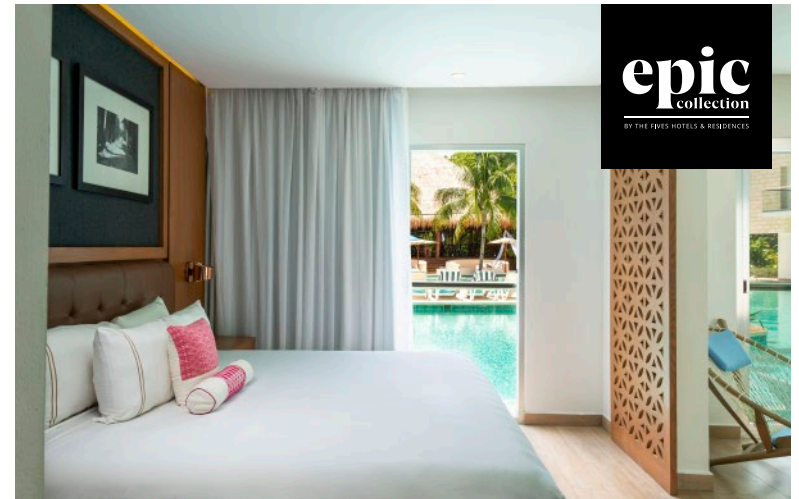

# ONE BEDROOM RESORT RESIDENCE

Feel like you are in your own home when you stay in these suites, designed to provide you with absolute peace and comfort in a spacious 66 m2 area. The sophisticated atmosphere of these rooms will allow you to enjoy your vacation to the fullest as you will have access to a kitchen equipped with a refrigerator, microwave, oven, and stove, in addition, its architecture will captivate you as it is able to capture the beauty of the place offering you a living room with TV, dining room, a double sofa bed and a balcony. The bedroom is separated from the living room and kitchen by two wooden sliding doors, giving you the privacy you are looking for with a king-size bed. The bathroom is private and has a double sink and amenities that will allow you to take care of every detail of your well-being.

# EPIC ONE BEDROOM SWIM-UP RESORT RESIDENCE

This residence of 66 m2 is the place where elegance and relaxation are combined in a perfect setting to make you feel like you are in a dream, from which you will wake up to find that reality is much better than your imagination. In this suite, you will have all the comforts of the **ONE-BEDROOM RESORT RESIDENCE**, but in this space, you will live a sublime experience because you will have direct access to a pool with crystal clear water, surrounded by lush vegetation where you can hear the murmur of nature and enjoy the more than 20 benefits of the \*EPIC Collection, a category created for people like you who know what they are looking for, who do not settle and who are looking for something exclusive.