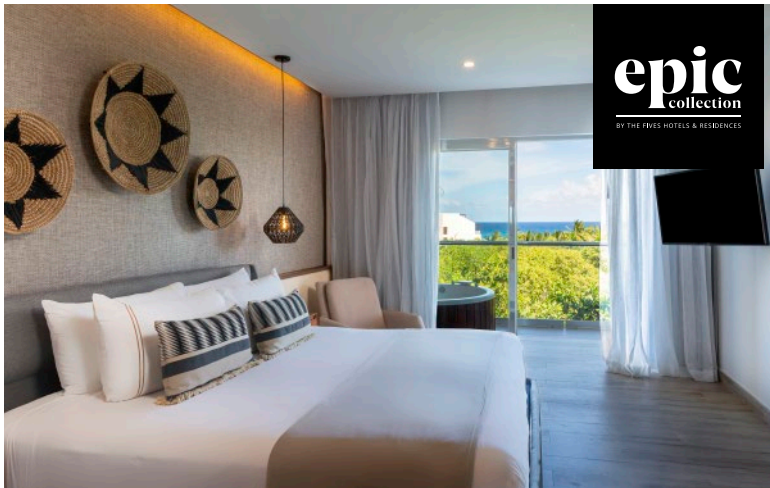

EPIC THREE BEDROOM PRESIDENTIAL RESORT RESIDENCE

Your senses have never been more connected than when you stay in the magnificent and captivating 3-bedroom Presidential Suite. This majestic residence of more than 300 m2 has a spacious living room overlooking the Caribbean Sea. The living room and dining room have ample space for you to enjoy entertaining with your family or friends; it has a kitchen carefully equipped with the most innovative and high-end elements. It has three bedrooms with private bathrooms and balconies, two of them have double beds. This suite has a private rooftop with a comfortable jacuzzi and barbecue. Staying in this place is only for people looking for the greatest comfort and privacy. This residence is also part of our *Epic Collection, which offers more than 20 exclusive benefits and personalized services.

THE FIVES BEACH - PLAYA DEL CARMEN