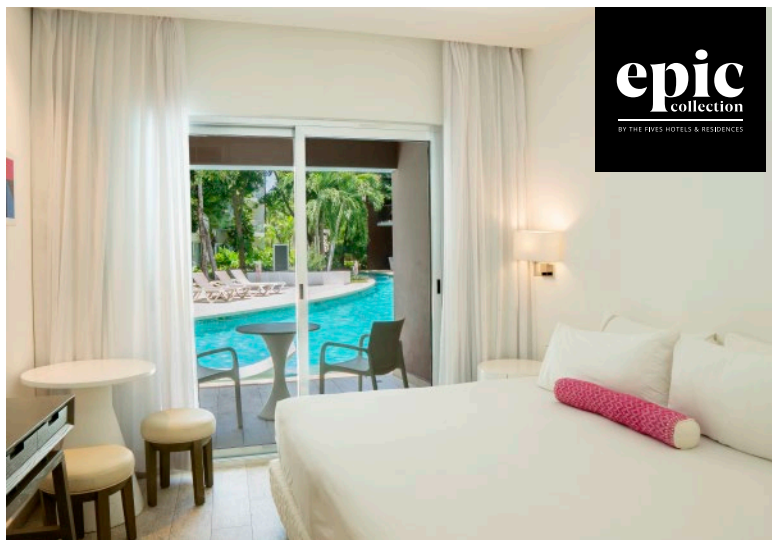

EPIC TWO BEDROOM SWIM-UP RESORT RESIDENCEE

This suite will transport you to an oasis of relaxation and sophistication where every detail has been carefully selected to satisfy all your senses, one of its main features is that when you open the doors of your balcony you will have direct access to the pool where you can immerse yourself in a refreshing dip that will enliven your senses and take you to a state of unimaginable comfort. This suite has all the amenities of the **TWO-BEDROOM RESORT RESIDENCE** with the privilege of having more than 20 benefits of our *EPIC Collection category to enjoy a vacation of another level in an area of 107 m2.

EPIC TWO BEDROOM PENTHOUSE RESORT RESIDENCE

As you step into this more than 200 m2 suite full of luxury, you will experience epic moments with your family and friends. You will witness dreamlike views that will allow you to connect with nature, while the sun recharges your energy and you pamper yourself in the whirlpool tub, all from the modern private rooftop of your penthouse. In addition to all the amenities of the **TWO-BEDROOM RESORT RESIDENCE**, this suite will take you to another level of comfort, as you will be able to enjoy more than 20 benefits of our *Epic Collection category, such as choosing from a menu of pillows the one that is perfect for you, thus taking care of your dreams in a state of absolute relaxation.