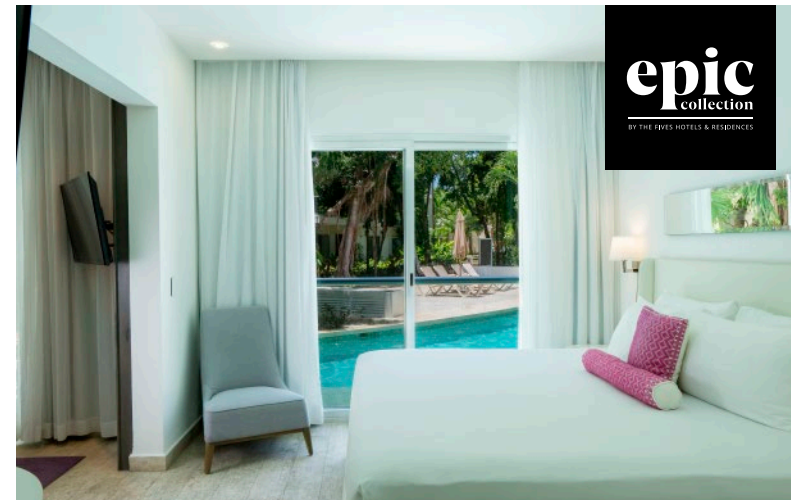

THREE BEDROOM RESORT RESIDENCE

This 144 m2 suite, with 3 bedrooms, is ideal for large group travel. It is the perfect place to share memorable moments with family and friends. The main room has a living room with a large sofa bed, and a dining room ideal for enjoying the view thanks to the balcony that will allow you to relax and enjoy the surrounding nature of the place. It has a fully equipped kitchen with refrigerator, stove, oven, and microwave, the bedroom is totally private thanks to the imposing wooden doors boasts a king-size bed, and a bathroom equipped with a double sink and all the necessary amenities. The second and third bedrooms each have a king-size bed or two double beds where you will sleep in absolute tranquility; both rooms have private bathrooms with double sinks, television, and a balcony.

EPIC THREE BEDROOM SWIM-UP RESORT RESIDENCE

Immerse yourself in a sense of exclusivity where your senses will be pampered to the fullest, as every detail has been carefully selected to satisfy all your needs. This suite is part of our *EPIC Collection category, which allows you to enjoy more than 20 special benefits. It has all the features and amenities of the **THREE-BEDROOM RESORT RESIDENCE** with the added bonus of having an aquatic extension of your personal sanctuary as just steps from your bed you will find access to your pool where you can listen to the murmur of the water and take a dip whenever you wish, all within an area of 144 m2.