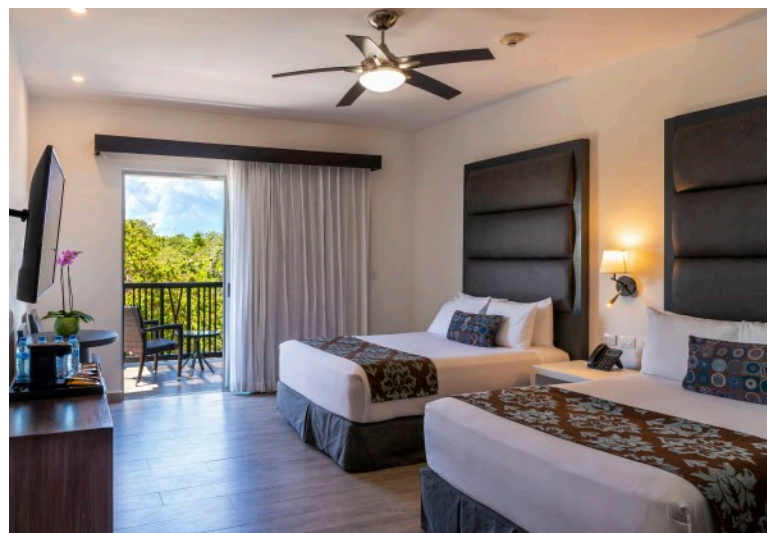

# ONE BEDROOM RESORT RESIDENCE

Feel like you are in your own home when you stay in these suites, designed to provide you with absolute peace and comfort in a spacious 66 m2 area. The sophisticated atmosphere of these rooms will allow you to enjoy your vacation to the fullest as you will have access to a kitchen equipped with a refrigerator, microwave, oven, and stove, in addition, its architecture will captivate you as it is able to capture the beauty of the place offering you a living room with TV, dining room, a double sofa bed and a balcony. The bedroom is separated from the living room and kitchen by two wooden sliding doors, giving you the privacy you are looking for with a king-size bed. The bathroom is private and has a double sink and amenities that will allow you to take care of every detail of your well-being.

# EPIC ONE BEDROOM SWIM-UP RESORT RESIDENCE

This residence of 66 m2 is the place where elegance and relaxation are combined in a perfect setting to make you feel like you are in a dream, from which you will wake up to find that reality is much better than your imagination. In this suite, you will have all the comforts of the **ONE-BEDROOM RESORT RESIDENCE**, but in this space, you will live a sublime experience because you will have direct access to a pool with crystal clear water, surrounded by lush vegetation where you can hear the murmur of nature and enjoy the more than 20 benefits of the \*EPIC Collection, a category created for people like you who know what they are looking for, who do not settle and who are looking for something exclusive.