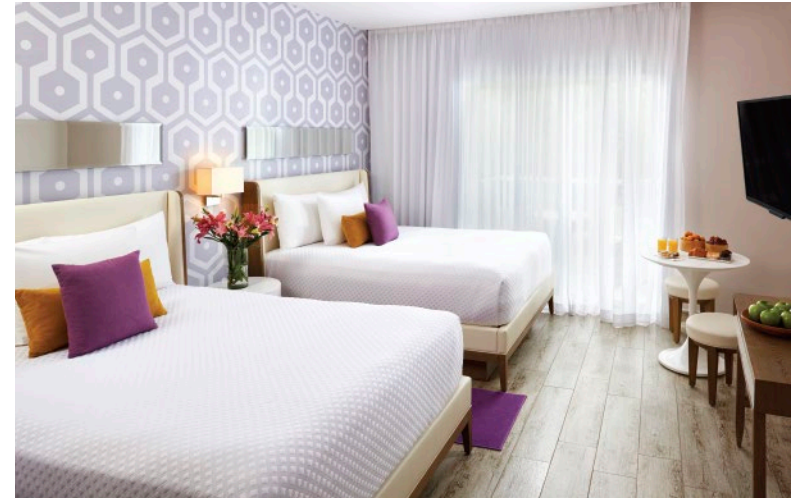

TWO BEDROOMS RESIDENCES

TWO BEDROOMS RESIDENCES

In this spacious suite of 107 m2 consist of two bedrooms, the main one has a modern living room equipped with a double sofa bed, dining room, and television; a kitchen equipped with stove, refrigerator, oven, and microwave; a private bedroom with a king-size bed where you can have a haven of rest with a balcony and a bathroom with double sink and all the amenities you need to pamper your body. The second room can be equipped with two double beds or one king-size bed, a television, a balcony that will give you the opportunity to appreciate the magical surroundings, and a full bathroom designed so that you can take a shower that will flood your body with relaxation. The two rooms can be connected either by an external corridor, an adjoining door, or a private room.