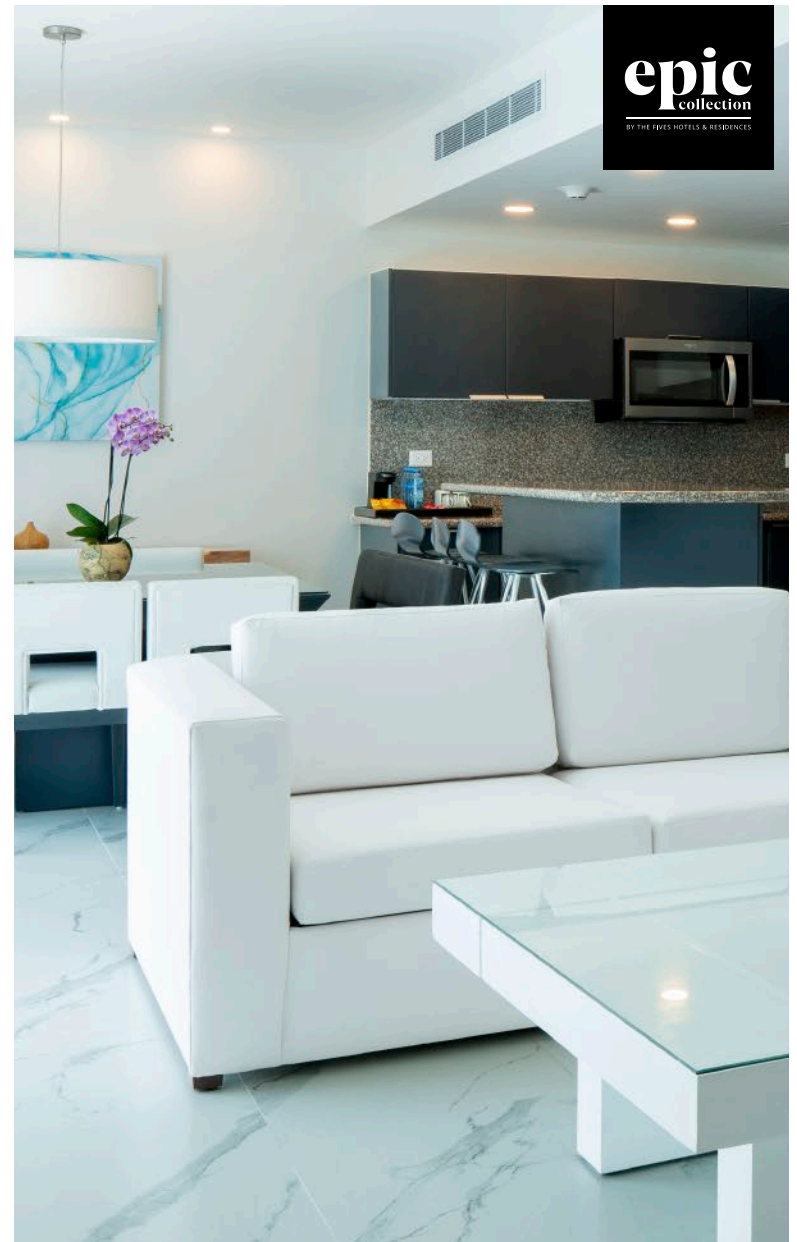

EPIC THREE BEDROOM PENTHOUSE RESORT RESIDENCE

The sublime design, luxury, and comfort of this suite will transport you to your most Zen state during your vacation. Here you will enjoy contemporary furnishings that exquisitely blend natural elements, woods, and modern touches in a spacious space. With all the charm of a **THREE-BEDROOM RESORT RESIDENCE**, this suite in our *EPIC Collection category will give you access to more than 20 benefits designed exclusively for you, who are always looking for something superior. The amazing private rooftop of your penthouse will make you feel like you are in the clouds as you can relax in its whirlpool tub, connect with your inner self thanks to its incredible and relaxing views, or get the perfect tan that will give you the rays of the sun that flood this space of more than 200 m2.