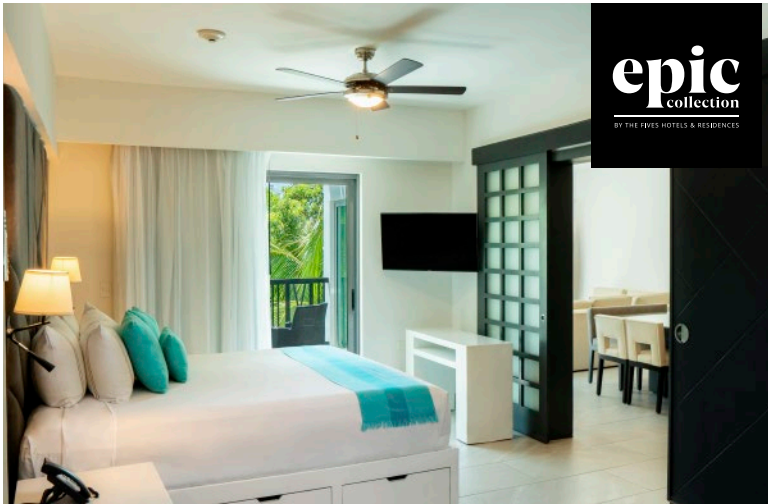

ONE BEDROOM RESIDENCES

EPIC ONE BEDROOM PENTHOUSE RESORT RESIDENCE

When you stay in this *EPIC Collection suite of 104 m2, you will be totally amazed as you immerse yourself in a sanctuary that will allow you to disconnect from the hustle and bustle of everyday life while enjoying a paradise of comfort and serenity. Here you can experience magical sunsets with incredible views from the modern private rooftop with comfortable seating, all while enjoying a refreshing drink in this intimate space, ideal for sharing with your loved ones. In this suite, you can immerse yourself in the peace of paradise with all the comforts of the **ONE-BEDROOM RESORT RESIDENCE** with the exclusive and magnificent plus of having your own private penthouse and more than 20 benefits *EPIC Collection.

epic
collection
BY THE FIVES HOTELS & RESIDENCES