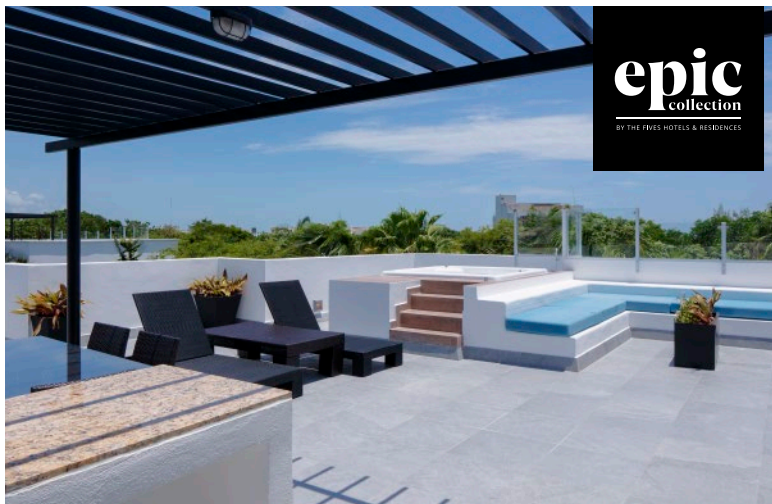

EPIC THREE BEDROOM PENTHOUSE RESORT RESIDENCE

The sublime design, luxury, and comfort of this suite will transport you to your most Zen state during your vacation. Here you will enjoy contemporary furnishings that exquisitely blend natural elements, woods, and modern touches in a spacious space. With all the charm of a **THREE-BEDROOM RESORT RESIDENCE**, this suite in our *EPIC Collection category will give you access to more than 20 benefits designed exclusively for you, who are always looking for something superior. The amazing private rooftop of your penthouse will make you feel like you are in the clouds as you can relax in its whirlpool tub, connect with your inner self thanks to its incredible and relaxing views, or get the perfect tan that will give you the rays of the sun that flood this space of more than 200 m2.

THE FIVES BEACH - PLAYA DEL CARMEN