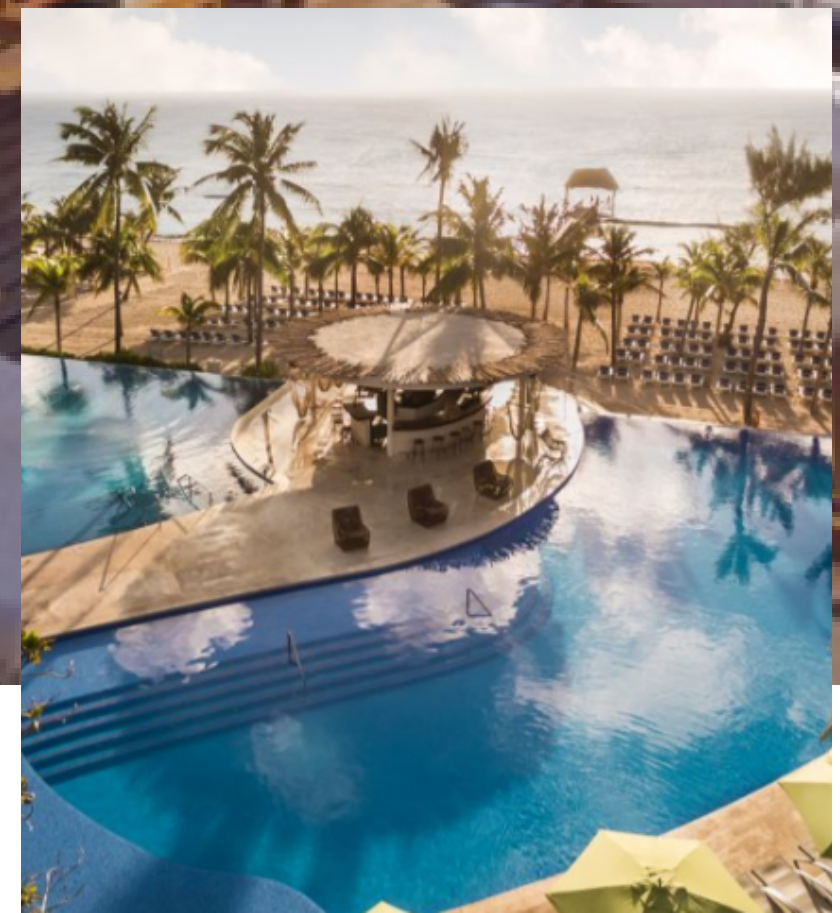

EPIC COLLECTION

BY THE FIVES HOTELS AND RESIDENCES

The EPIC Collection is designed for travellers who seek the best of the best and want to immerse themselves in an Oasis of unparalleled luxury and service. Every aspect of these suites has been carefully curated to elevate the guest experience to new heights of comfort and sophistication. From expansive spaces to the most meticulous details, it is a statement of exceptional quality and exclusivity. At The Fives Hotels & Residences, we believe in the magic of creating memories that last, in providing the tools to create stories for everyone, and in offering our guests not only a place to rest but a portal to a world where comfort is a way of life.

- Epic Lobby check-in
- VIP Ambassador Service
- Welcome Letter
- Welcome cocktail
- Premium Bathroom Amenities
- Pillow Menu
- Premium Mini Bar
- Sparkling Wine & Chocolate Strawberries
- Aromatherapy
- Bathrobes & Slippers
- Hydrotherapy access (30 min per day)
- Shuttle to Playa del Carmen
- Shuttle to Puerto Morelos
- 10% wine discount
- 10% Discount Signature Tours
- 20% Marley Coffee Discount
- 20% Spa Discount
- 30% Romantic Dinner Discount
- 30% Discount Bali Beds