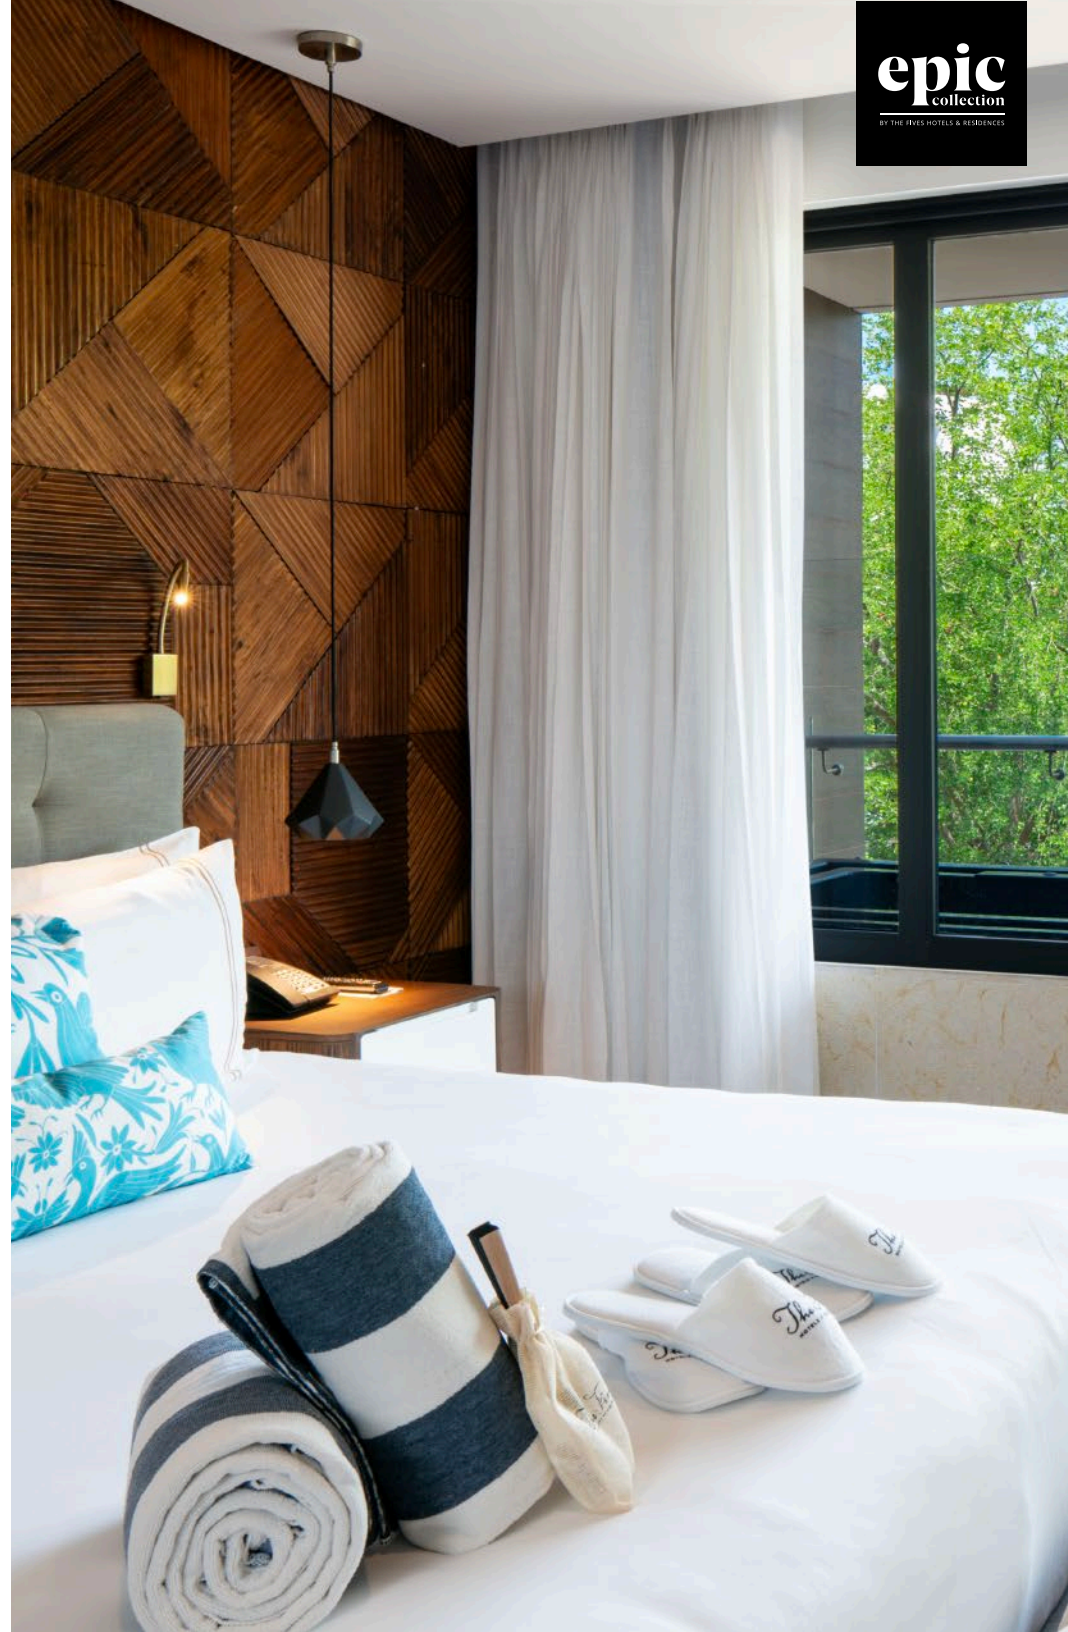

EPIC ONE BEDROOM WHIRPOOL RESORT RESIDENCE

Our *Epic Collection category has one of the warmest suites in the resort, and in addition to all the benefits of the One-Bedroom Resort Residence, this 90 m2 space offers the great possibility of having a fully furnished balcony that becomes a secret corner of exclusivity, with a Jacuzzi tub where you can relax in depth while enjoying the views of Playa del Carmen. Vibrantly colored furnishings create a sanctuary of charm. In our **ONE-BEDROOM WHIRPOOL RESORT RESIDENCE**, time becomes a blank canvas, and every moment is a masterpiece of relaxation and romance. Prepare to lose yourself in this sublime oasis of enchantment with exclusive benefits from our.