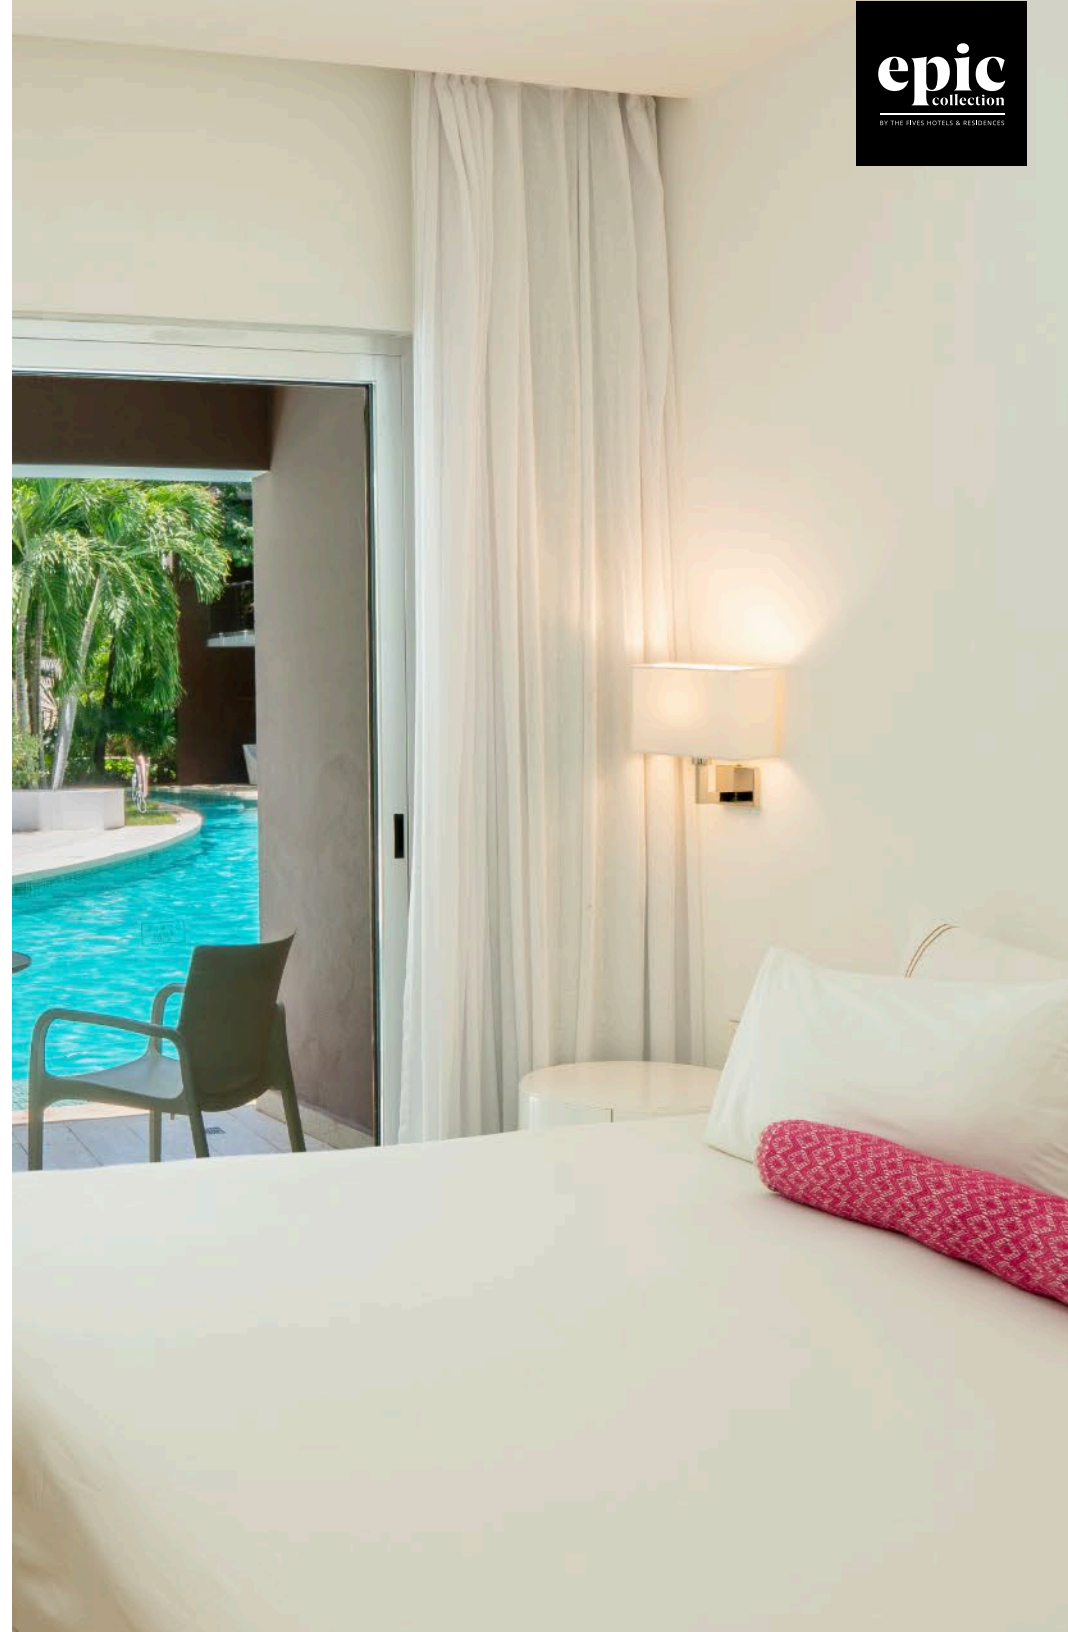

EPIC THREE BEDROOM SWIM-UP RESORT RESIDENCE

Immerse yourself in a sense of exclusivity where your senses will be pampered to the fullest, as every detail has been carefully selected to satisfy all your needs. This suite is part of our *EPIC Collection category, which allows you to enjoy more than 15 special benefits. It has all the features and amenities of the **THREE-BEDROOM RESORT RESIDENCE** with the added bonus of having an aquatic extension of your personal sanctuary as just steps from your bed you will find access to your pool where you can listen to the murmur of the water and take a dip whenever you wish, all within an area of 144 m2.