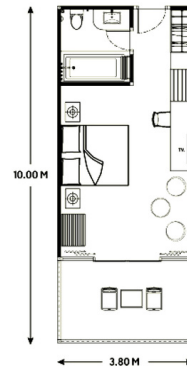

Meeting Hall

Size: 336 sq.m.
Dimension: 14x24 m.
Ceiling Height: 3 m.

I-shape	60 persons
U-shape	70 persons
Classroom	240 persons
Cocktail	300 persons
Theater	350 persons

Meeting Room 1

Size: 42 sq.m.
Dimension: 8x5.25 m.
Ceiling Height: 3 m.

I-shape	20 persons
U-shape	25 persons
Classroom	30 persons
Cocktail	40 persons

Meeting Room 2

Size: 40 sq.m.
Dimension: 8x5 m.
Ceiling Height: 3 m.

I-shape	20 persons
U-shape	25 persons
Classroom	30 persons
Cocktail	40 persons

Deluxe Ground Terrace

42 rooms
Room Size 38 sq.m.

Location/View: Beach Wing
at Ground Floor/Garden View
Bedding: 1 king or 2 Singles

Deluxe (Side Seaview)

162 rooms
Room Size 38 sq.m.

Location/View: Beach Wing
at 1st - 3rd Floor/Partial Sea View
Bedding: 1 king or 2 Singles

Grand Deluxe Back View

15 rooms
Room Size 44 sq.m.

Location/View: Grand Wing
at 1st - 2nd Floor/Mountain View
Bedding: 1 king or 2 Singles

Grand Deluxe Pool View

101 rooms
Room Size 44 sq.m.

Location/View: Grand Wing
at Ground Floor - 3rd Floor
Pool View
Bedding: 1 king or 2 Singles