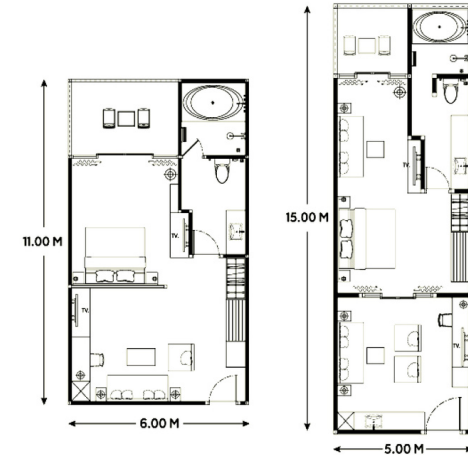

Meeting Hall

Size: 336 sq.m.
Dimension: 14x24 m.
Ceiling Height: 3 m.

I-shape	60 persons
U-shape	70 persons
Classroom	240 persons
Cocktail	300 persons
Theater	350 persons

Meeting Room 1

Size: 42 sq.m.
Dimension: 8x5.25 m.
Ceiling Height: 3 m.

I-shape	20 persons
U-shape	25 persons
Classroom	30 persons
Cocktail	40 persons

Meeting Room 2

Size: 40 sq.m.
Dimension: 8x5 m.
Ceiling Height: 3 m.

I-shape	20 persons
U-shape	25 persons
Classroom	30 persons
Cocktail	40 persons

Grand Deluxe Back View

15 rooms
Room Size 44 sq.m.

Location/View: Grand Wing
at 1st - 2nd Floor/Mountain View
Bedding: 1 king or 2 Singles

Grand Deluxe Pool View

101 rooms
Room Size 44 sq.m.

Location/View: Grand Wing
at Ground Floor - 3rd Floor
Pool View
Bedding: 1 king or 2 Singles

Junior Suite

33 rooms
Room Size 66-75 sq.m.

Location/View: Grand Wing
at Ground Floor - 3rd Floor
Pool or Garden or Mountain View
Bedding: 1 king or 2 Singles

Room Configuration and No Extra Bed Policy

1. Maximum occupancy 2 adults sharing in Deluxe Ground Terrace, Deluxe and Grand Deluxe.
2. Maximum occupancy 3 adults can be shared in Junior Suite with existing sofa bed without extra charge.