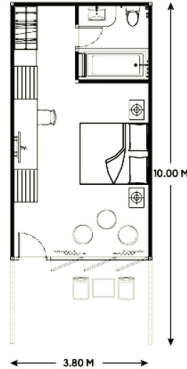

Meeting Hall

Size: 336 sq.m.
Dimension: 14x24 m.
Ceiling Height: 3 m.

I-shape	60 persons
U-shape	70 persons
Classroom	240 persons
Cocktail	300 persons
Theater	350 persons

Meeting Room 1

Size: 42 sq.m.
Dimension: 8x5.25 m.
Ceiling Height: 3 m.

I-shape	20 persons
U-shape	25 persons
Classroom	30 persons
Cocktail	40 persons

Meeting Room 2

Size: 40 sq.m.
Dimension: 8x5 m.
Ceiling Height: 3 m.

I-shape	20 persons
U-shape	25 persons
Classroom	30 persons
Cocktail	40 persons

Accommodation

Sunprime Kamala Beach offers a choice of tastefully decorated rooms. Each room is equipped with air-conditioning, minibar, big size fridge, bathrobe & slipper, hair dryer, cosmetic mirror, iron & iron board in-room, coffee/tea making facilities, IDD telephone, internet Wi-Fi, satellite TV, movie channel, safety deposit box, private balcony or terrace and separated bathroom with bathtub or shower and hot/cold water.

Deluxe Ground Terrace

42 rooms
Room Size 38 sq.m.

Location/View: Beach Wing
at Ground Floor/Garden View
Bedding: 1 king or 2 Singles

Deluxe (Side Seaview)

162 rooms
Room Size 38 sq.m.

Location/View: Beach Wing
at 1st - 3rd Floor/Partial Sea View
Bedding: 1 king or 2 Singles