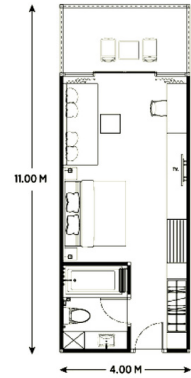

Meeting Hall

Size: 336 sq.m.
Dimension: 14x24 m.
Ceiling Height: 3 m.

I-shape	60 persons
U-shape	70 persons
Classroom	240 persons
Cocktail	300 persons
Theater	350 persons

Meeting Room 1

Size: 42 sq.m.
Dimension: 8x5.25 m.
Ceiling Height: 3 m.

I-shape	20 persons
U-shape	25 persons
Classroom	30 persons
Cocktail	40 persons

Meeting Room 2

Size: 40 sq.m.
Dimension: 8x5 m.
Ceiling Height: 3 m.

I-shape	20 persons
U-shape	25 persons
Classroom	30 persons
Cocktail	40 persons

Grand Deluxe Back View

15 rooms
Room Size 44 sq.m.

Location/View: Grand Wing
at 1st - 2nd Floor/Mountain View
Bedding: 1 king or 2 Singles

Grand Deluxe Pool View

101 rooms
Room Size 44 sq.m.

Location/View: Grand Wing
at Ground Floor - 3rd Floor
Pool View
Bedding: 1 king or 2 Singles

Junior Suite

33 rooms
Room Size 66-75 sq.m.

Location/View: Grand Wing
at Ground Floor - 3rd Floor
Pool or Garden or Mountain View
Bedding: 1 king or 2 Singles

Room Configuration and No Extra Bed Policy

1. Maximum occupancy 2 adults sharing in Deluxe Ground Terrace, Deluxe and Grand Deluxe.
2. Maximum occupancy 3 adults can be shared in Junior Suite with existing sofa bed without extra charge.