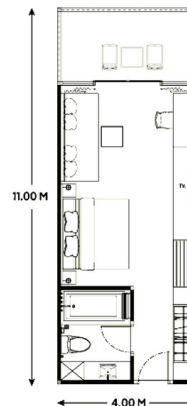

Meeting Hall

Size: 336 sq.m.
Dimension: 14x24 m.
Ceiling Height: 3 m.

I-shape	60 persons
U-shape	70 persons
Classroom	240 persons
Cocktail	300 persons
Theater	350 persons

Meeting Room 1

Size: 42 sq.m.
Dimension: 8x5.25 m.
Ceiling Height: 3 m.

I-shape	20 persons
U-shape	25 persons
Classroom	30 persons
Cocktail	40 persons

Meeting Room 2

Size: 40 sq.m.
Dimension: 8x5 m.
Ceiling Height: 3 m.

I-shape	20 persons
U-shape	25 persons
Classroom	30 persons
Cocktail	40 persons

Deluxe Ground Terrace

42 rooms
Room Size 38 sq.m.

Location/View: Beach Wing
at Ground Floor/Garden View
Bedding: 1 king or 2 Singles

Deluxe (Side Seaview)

162 rooms
Room Size 38 sq.m.

Location/View: Beach Wing
at 1st - 3rd Floor/Partial Sea View
Bedding: 1 king or 2 Singles

Grand Deluxe Back View

15 rooms
Room Size 44 sq.m.

Location/View: Grand Wing
at 1st - 2nd Floor/Mountain View
Bedding: 1 king or 2 Singles

Grand Deluxe Pool View

101 rooms
Room Size 44 sq.m.

Location/View: Grand Wing
at Ground Floor - 3rd Floor
Pool View
Bedding: 1 king or 2 Singles