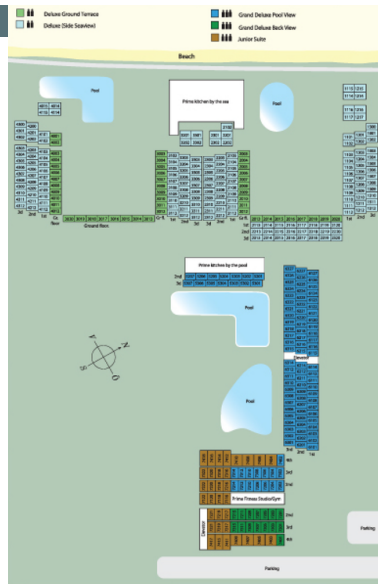

Meeting Hall

Size: 336 sq.m.
Dimension: 14x24 m.
Ceiling Height: 3 m.

I-shape	60 persons
U-shape	70 persons
Classroom	240 persons
Cocktail	300 persons
Theater	350 persons

Meeting Room 1

Size: 42 sq.m.
Dimension: 8x5.25 m.
Ceiling Height: 3 m.

I-shape	20 persons
U-shape	25 persons
Classroom	30 persons
Cocktail	40 persons

Meeting Room 2

Size: 40 sq.m.
Dimension: 8x5 m.
Ceiling Height: 3 m.

I-shape	20 persons
U-shape	25 persons
Classroom	30 persons
Cocktail	40 persons

Attractions/Other Destinations

Kamala Beach	0 km
Public Transport	400 m
Phuket Fantasea	400 m
Shops (Kamala Village)	500 m
Patong beach	12 km
Phuket Town	25 km
Airport	25 km

Photos: www.flickr.com/photos/kamalabeachresort/albums/72177720298569684

PHUKET - THAILAND

96/42-3 Moo 3, Kamala Beach, Kathu, Phuket 83150 - Thailand

Tel: +66 76 201 800

Fax: +66 76 201 809

Email: info@kamalabeach.com

Web: www.kamalabeach.com

A Place Where Life Is Calmer And Time Is On Your Side

Facilities & Services

- 4 Outdoor Pools
- 2 Restaurants
- 4 Bars
- Air-conditioned Lobby
- 24 Hours Reception
- 3 Elevators
- 3 Meeting Rooms
- Fitness Room
- Aerobic Room
- Outdoor Massage
- Internet Corner
- Diving Shop
- Table Tennis
- Pool Table
- Fully Licensed Clinic
- Laundry Service
- Luggage Room
- Wi-Fi (complimentary)
- Excursions & Tour Services
- Car Rental
- Shuttle Bus Service
- Taxi Service
- Car park