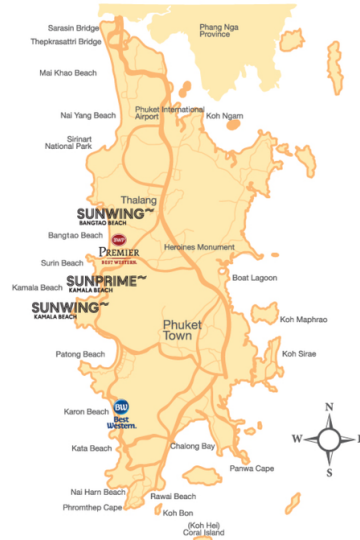

Meeting Hall

Size: 336 sq.m.
Dimension: 14x24 m.
Ceiling Height: 3 m.

I-shape	60 persons
U-shape	70 persons
Classroom	240 persons
Cocktail	300 persons
Theater	350 persons

Meeting Room 1

Size: 42 sq.m.
Dimension: 8x5.25 m.
Ceiling Height: 3 m.

I-shape	20 persons
U-shape	25 persons
Classroom	30 persons
Cocktail	40 persons

Meeting Room 2

Size: 40 sq.m.
Dimension: 8x5 m.
Ceiling Height: 3 m.

I-shape	20 persons
U-shape	25 persons
Classroom	30 persons
Cocktail	40 persons

Attractions/Other Destinations

Kamala Beach	0 km
Public Transport	400 m
Phuket Fantasea	400 m
Shops (Kamala Village)	500 m
Patong beach	12 km
Phuket Town	25 km
Airport	25 km

Photos: www.flickr.com/photos/kamalabeachresort/albums/72177720298569684

PHUKET - THAILAND

96/42-3 Moo 3, Kamala Beach, Kathu, Phuket 83150 - Thailand

Tel: +66 76 201 800

Fax: +66 76 201 809

Email: info@kamalabeach.com

Web: www.kamalabeach.com

A Place Where Life Is Calmer And Time Is On Your Side

Facilities & Services

- 4 Outdoor Pools
- 2 Restaurants
- 4 Bars
- Air-conditioned Lobby
- 24 Hours Reception
- 3 Elevators
- 3 Meeting Rooms
- Fitness Room
- Aerobic Room
- Outdoor Massage
- Internet Corner
- Diving Shop
- Table Tennis
- Pool Table
- Fully Licensed Clinic
- Laundry Service
- Luggage Room
- Wi-Fi (complimentary)
- Excursions & Tour Services
- Car Rental
- Shuttle Bus Service
- Taxi Service
- Car park